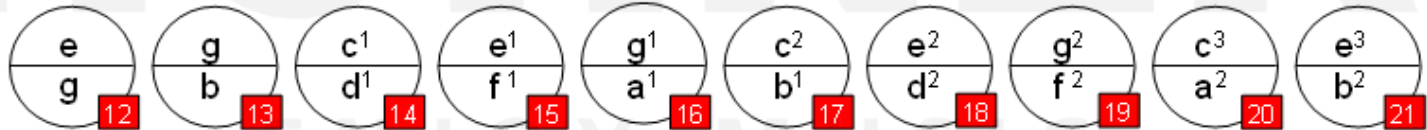

DIATONIC 2915 GC (VT)

21 Buttons

TOWARDS
CHIN

TOWARDS
KNEE

ROW 2

ROW 1

HOHNER

ENJOY MUSIC