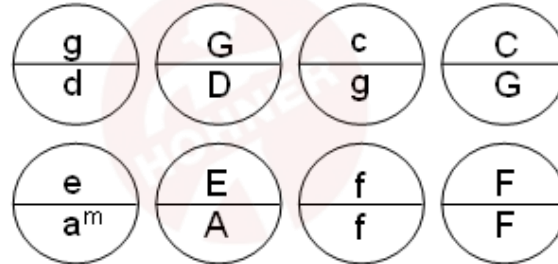

DIATONIC 2915 GC (VT)

21 Buttons

TOWARDS
CHIN

TOWARDS
KNEE

ROW 2

ROW 1

HOHNER

ENJOY MUSIC